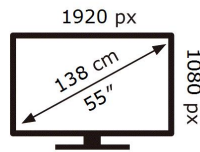

ENERGY

SAMSUNG

VM55T-E

152 kWh/1000h

2019/2013